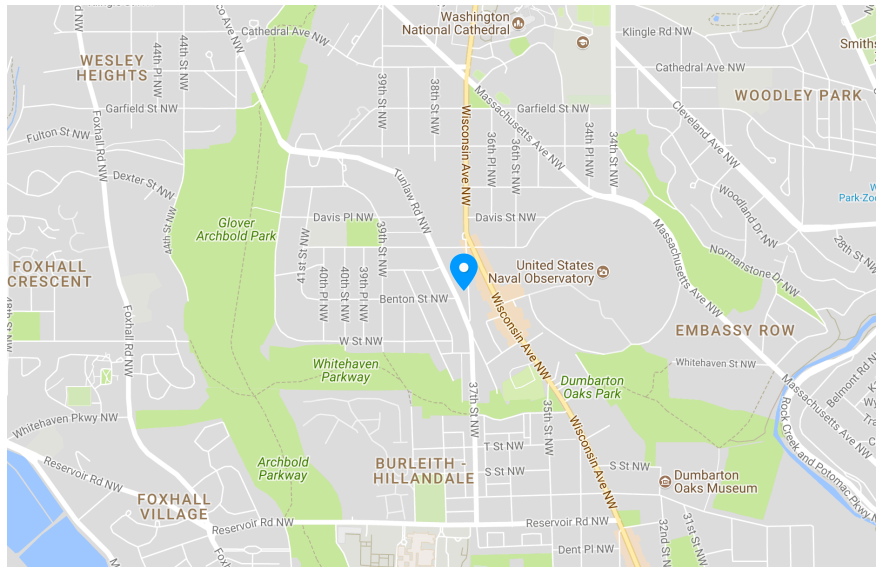

Great Location! All of the following are just steps away:

Grocery and Drug Stores:

- Glover Park Market (.07 mi)
- Whole Foods Market (.07 mi)
- CVS Pharmacy (.09 mi)
- Safeway (.4)

Restaurants and Coffee Shops:

- Bruegger's Bagels (.06 mi)
- Dumplings and Beyond (.06 mi)
- Town Hall (.06 mi)
- Chipotle (.06 mi)
- Starbucks (.07 mi)
- Slate Wine Bar (.07 mi)
- All About Burger (.07 mi)
- Rocklands BBQ (.07 mi)
- Sprig & Sprout (.08 mi)
- Angelico Pizzeria (.09 mi)
- Sweet Green (.1 mi)
- Einstein Bagels (.1 mi)
- Surfside (.1 mi)
- Subway (.1 mi)
- Breadsoda (.1 mi)
- Old Europe Restaurant (.3 mi)

Fitness:

- Washington Sports Club (.09 mi)
- Balance Gym and Spa (.2 mi)

Parks and Recreation:

- Stoddert Recreation Center (.3 mi)
- Guy Mason (.1 mi)

Metro Line:

Woodley Park- Red Line (1.2 mi)