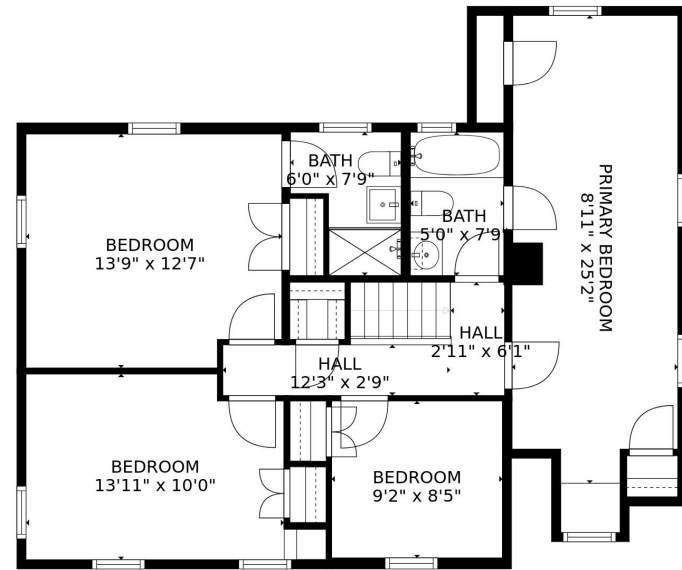

MAIN LEVEL

UPPER LEVEL

LOWER LEVEL

GROSS INTERNAL AREA
 LOWER LEVEL: 722 sq. ft, MAIN LEVEL: 849 sq. ft
 UPPER LEVEL: 840 sq. ft, EXCLUDED AREAS:
 PATIO: 378 sq. ft
 TOTAL: 2411 sq. ft
 SIZES AND DIMENSIONS ARE APPROXIMATE, ACTUAL MAY VARY.