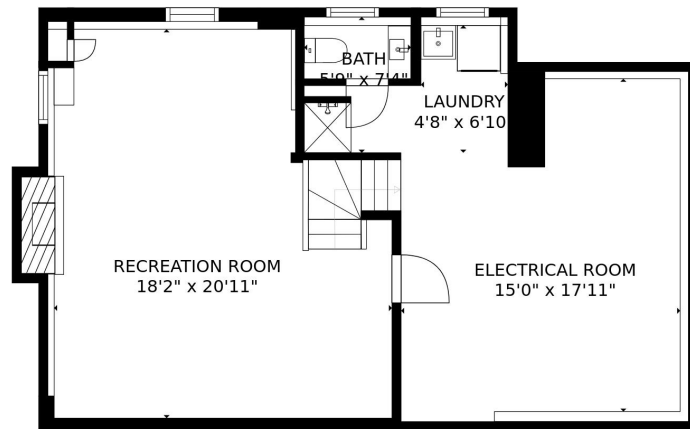

MAIN LEVEL

UPPER LEVEL

LOWER LEVEL

GROSS INTERNAL AREA
 LOWER LEVEL: 722 sq. ft, MAIN LEVEL: 849 sq. ft
 UPPER LEVEL: 840 sq. ft, EXCLUDED AREAS:
 PATIO: 378 sq. ft
 TOTAL: 2411 sq. ft
 SIZES AND DIMENSIONS ARE APPROXIMATE, ACTUAL MAY VARY.