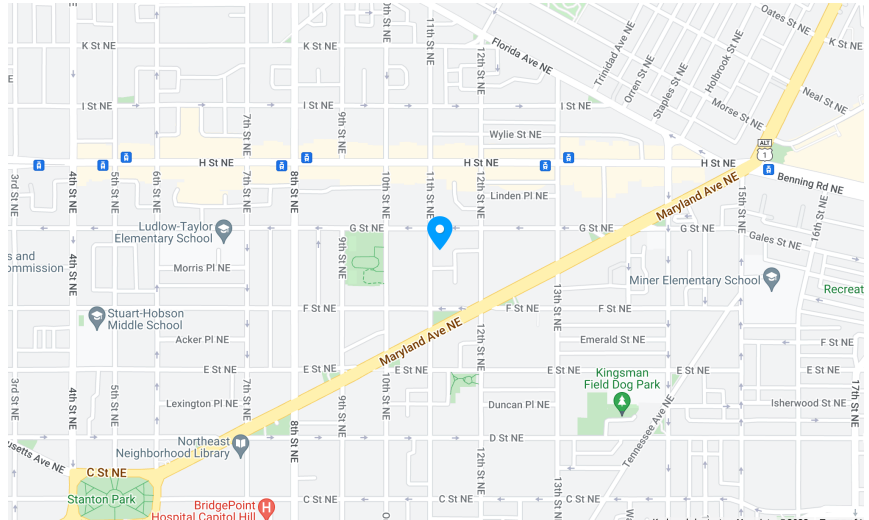

Great Location! All of the following are just steps away:

Grocery and Drug Stores:

- Rite Aid (.2 mi)
- Whole Foods (.3 mi)
- CVS (.4 mi)
- Giant (.5 mi)

Restaurants and Coffee Shops:

- Ben's Chili Bowl (.1 mi)
- &Pizza (.2 mi)
- Copycat Co. (.2 mi)
- Sticky Rice (.2 mi)
- Sol Mexican Grill (.2 mi)
- Toki Underground (.2 mi)
- Pow Pow (.2 mi)
- Granville Moore's (.2 mi)
- Milk & Honey (.2 mi)
- Stable DC (.3 mi)
- Starbucks (.3 mi)
- H Street Country Club (.3 mi)
- Maketto (.3 mi)
- Imm Thai (.3 mi)
- Bullfrog Bagels (.3 mi)
- Chick-fil-a (.4 mi)

Fitness:

- Orangetheory Fitness (.3 mi)
- Yoga District (.4 mi)
- Total Source Fitness (.8 mi)
- CycleBar (.8 mi)
- Balance Gym (1 mi)

Transit:

- Union Station- Red Line, Amtrak, MARC (.8 mi)
- Capital Bikeshare (.1 mi)