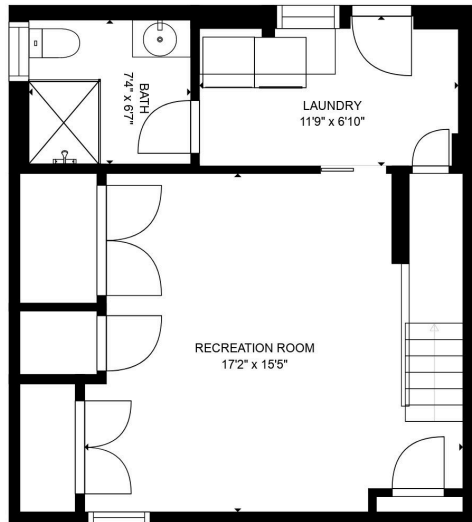

FLOOR 2

FLOOR 3

FLOOR 1

GROSS INTERNAL AREA  
 FLOOR 1: 443 sq. ft, FLOOR 2: 687 sq. ft  
 FLOOR 3: 657 sq. ft  
 TOTAL: 1787 sq. ft  
 SIZES AND DIMENSIONS ARE APPROXIMATE, ACTUAL MAY VARY.