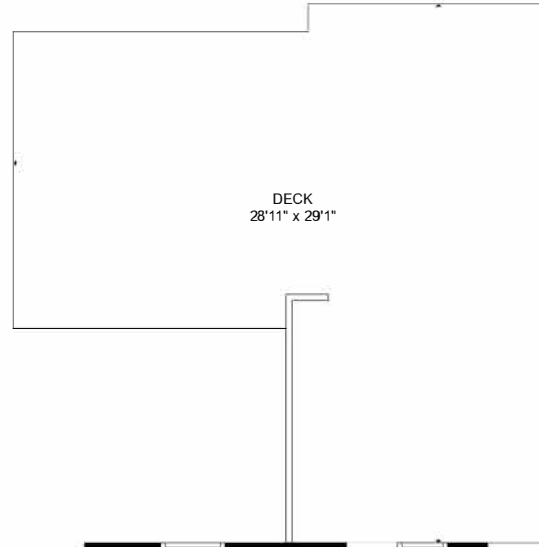

FLOOR 1

FLOOR 2

FLOOR 3

FLOOR 4

GROSS INTERNAL AREA  
 FLOOR 1: 481 sq. ft, FLOOR 2: 530 sq. ft  
 FLOOR 3: 502 sq. ft, FLOOR 4: 536 sq. ft  
 EXCLUDED AREAS: , DECK: 648 sq. ft  
 TOTAL: 2049 sq. ft

MEASUREMENTS ARE CALCULATED BY CUBICASA TECHNOLOGY. DEEMED HIGHLY RELIABLE BUT NOT GUARANTEED.