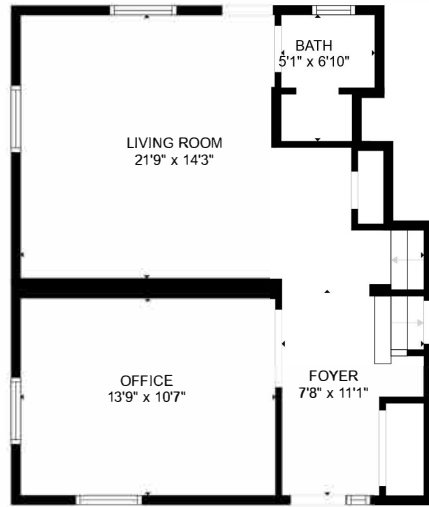

FLOOR 1

FLOOR 2

FLOOR 3

FLOOR 4

GROSS INTERNAL AREA  
 FLOOR 1: 481 sq. ft, FLOOR 2: 530 sq. ft  
 FLOOR 3: 502 sq. ft, FLOOR 4: 536 sq. ft  
 EXCLUDED AREAS: , DECK: 648 sq. ft  
 TOTAL: 2049 sq. ft

MEASUREMENTS ARE CALCULATED BY CUBICASA TECHNOLOGY. DEEMED HIGHLY RELIABLE BUT NOT GUARANTEED.