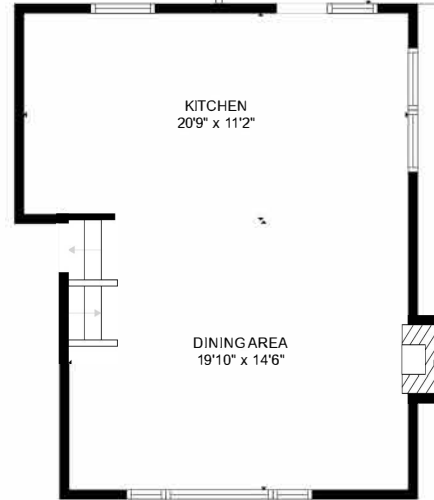

FLOOR 1

FLOOR 2

FLOOR 3

FLOOR 4

GROSS INTERNAL AREA  
 FLOOR 1: 481 sq. ft, FLOOR 2: 530 sq. ft  
 FLOOR 3: 502 sq. ft, FLOOR 4: 536 sq. ft  
 EXCLUDED AREAS: , DECK: 648 sq. ft  
 TOTAL: 2049 sq. ft

MEASUREMENTS ARE CALCULATED BY CUBICASA TECHNOLOGY. DEEMED HIGHLY RELIABLE BUT NOT GUARANTEED.