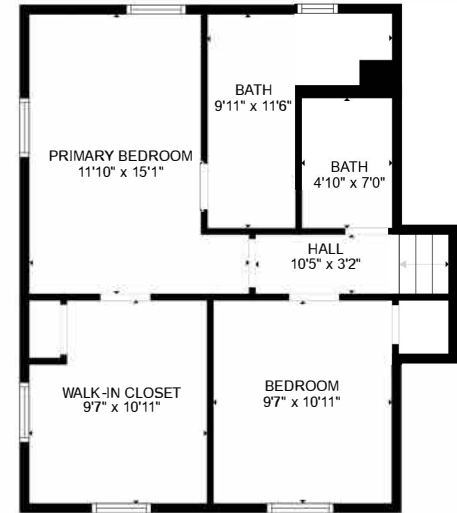

FLOOR 1

FLOOR 2

FLOOR 3

FLOOR 4

GROSS INTERNAL AREA  
 FLOOR 1: 481 sq. ft, FLOOR 2: 530 sq. ft  
 FLOOR 3: 502 sq. ft, FLOOR 4: 536 sq. ft  
 EXCLUDED AREAS: , DECK: 648 sq. ft  
 TOTAL: 2049 sq. ft

MEASUREMENTS ARE CALCULATED BY CUBICASA TECHNOLOGY. DEEMED HIGHLY RELIABLE BUT NOT GUARANTEED.