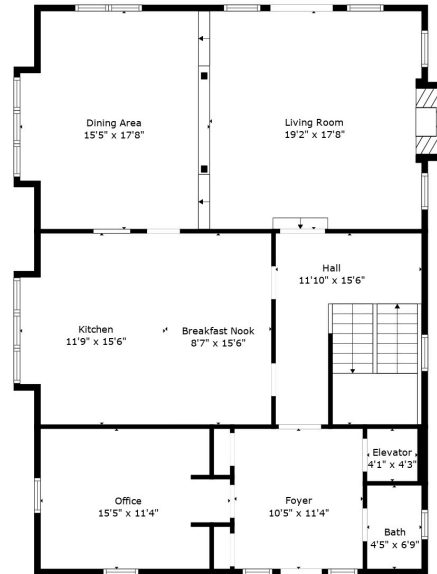

Floor 3

Floor 4

Floor 1

Floor 2

TOTAL: 4471 sq. ft
 FLOOR 1: 1048 sq. ft, FLOOR 2: 1411 sq. ft, FLOOR 3: 1431 sq. ft, FLOOR 4: 581 sq. ft
 EXCLUDED AREAS: ELECTRICAL ROOM: 138 sq. ft, WINE CELLAR: 121 sq. ft, ELEVATOR: 38 sq. ft,
 FIREPLACE: 8 sq. ft