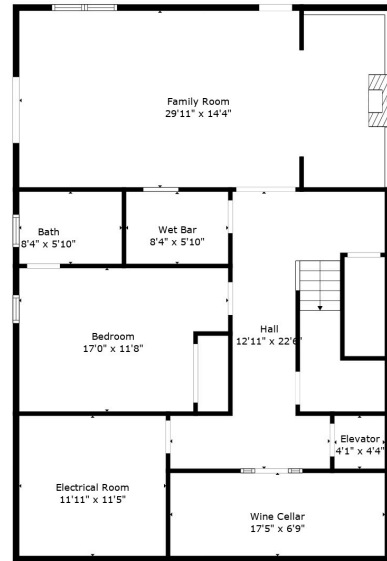

Floor 3

Floor 4

Floor 1

Floor 2

TOTAL: 4471 sq. ft
 FLOOR 1: 1048 sq. ft, FLOOR 2: 1411 sq. ft, FLOOR 3: 1431 sq. ft, FLOOR 4: 581 sq. ft
 EXCLUDED AREAS: ELECTRICAL ROOM: 138 sq. ft, WINE CELLAR: 121 sq. ft, ELEVATOR: 38 sq. ft,
 FIREPLACE: 8 sq. ft