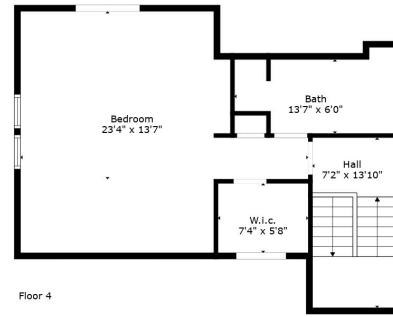

Floor 3

Floor 4

Floor 1

Floor 2

TOTAL: 4471 sq. ft
 FLOOR 1: 1048 sq. ft, FLOOR 2: 1411 sq. ft, FLOOR 3: 1431 sq. ft, FLOOR 4: 581 sq. ft
 EXCLUDED AREAS: ELECTRICAL ROOM: 138 sq. ft, WINE CELLAR: 121 sq. ft, ELEVATOR: 38 sq. ft,
 FIREPLACE: 8 sq. ft