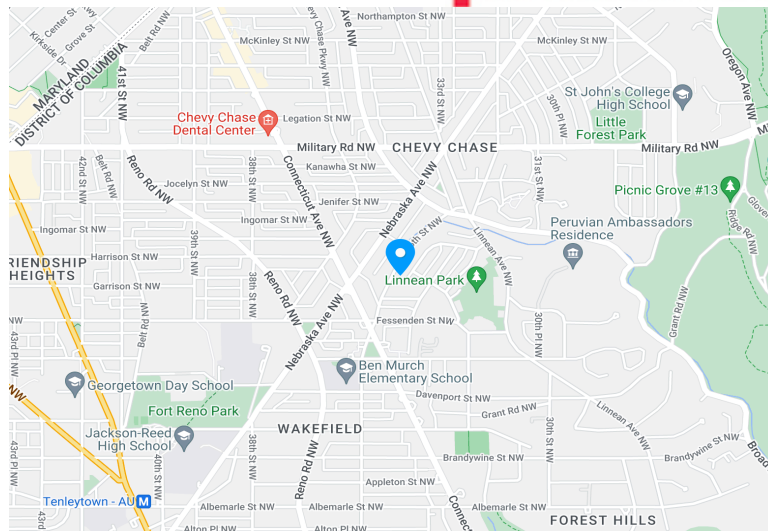

The Stokes Group
REAL ESTATE

Great Location! All of the following are just steps away:

Grocery and Drug Stores:

- CVS (.1 mi)
- Broad Branch Market (.6 mi)
- Safeway (.6 mi)
- Magruder's (.8 mi)
- Whole Foods (.8 mi)
- Giant (.9 mi)

Restaurants and Coffee Shops:

- Comet Ping Pong (.08 mi)
- Call Your Mother (.08 mi)
- Politics & Prose (.1 mi)
- Rosemary Bistro Café (.1 mi)
- Starbucks (.6 mi)
- Bread Furst (.6 mi)
- Parthenon (.6 mi)
- Blue 44 (.6 mi)
- Macon Bistro & Larder (.6 mi)
- Bread & Chocolate (.7 mi)
- The Avenue (.7 mi)
- June B Sweet (.7 mi)
- Little Beast Café (.7 mi)

Fitness:

- OneLife Fitness (.8 mi)
- Orangetheory (.8 mi)
- Crunch Fitness (.8 mi)
- Bethesda Sport & Health (2.2 mi)

Metro Line:

- Tenleytown Metro- Red Line (.8 mi)